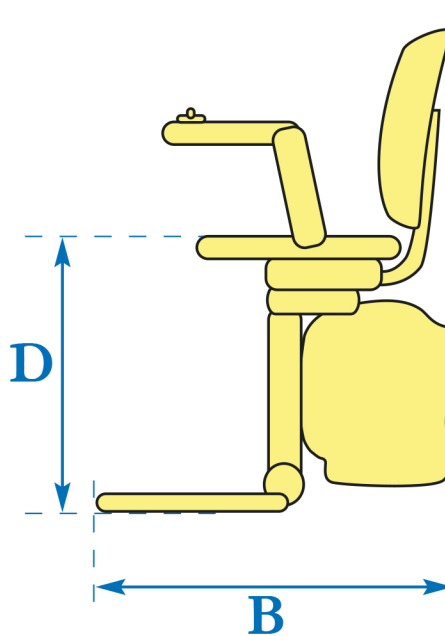

Straight Stairlifts

Seat With

Space Used When Seat Down

Space Used When Seat Up

Measurements for Straight Stairlifts

Measurement	Bruno Elite	Brooks	Horizon Plus	Handicare 1100	Handicare Simplicity Plus Perch / 1000	Brooks Sit Stand
A	654mm	605mm	597mm to 647mm	575mm	550mm	560mm
B	670mm	570mm	635mm	530mm	640mm	630mm (with grab handle down)
C	384mm (440mm with powered footplate)	310mm	340mm	280mm	370mm	325mm (with grab handle up)
D	480mm to 559mm	445mm	465mm to 505mm	430mm to 520mm	675mm to 875mm	445mm (when seated)