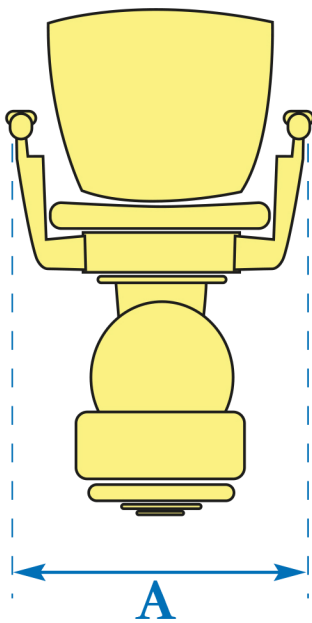

Straight Stairlifts

Seat With

Space Used When Seat Down

Space Used When Seat Up

Measurements for Straight Stairlifts

Measurement	Bruno Elite	Brooks	Horizon Plus	Handicare 1100	Handicare Simplicity Plus Perch / 1000	Brooks Sit Stand
A	654mm	605mm	597mm to 647mm	575mm	550mm	560mm
B	670mm	570mm	635mm	530mm	640mm	630mm (with grab handle down)
C	384mm (440mm with powered footplate)	310mm	340mm	280mm	370mm	325mm (with grab handle up)
D	480mm to 559mm	445mm	465mm to 505mm	430mm to 520mm	675mm to 875mm	445mm (when seated)