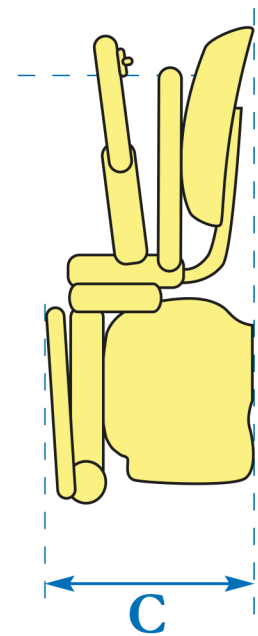

Straight Stairlifts

Seat With

Space Used When Seat Down

Space Used When Seat Up

Measurements for Straight Stairlifts

Measurement	Bruno Elite	Brooks	Horizon Plus	Handicare 1100	Handicare Simplicity Plus Perch / 1000	Brooks Sit Stand
A	654mm	605mm	597mm to 647mm	575mm	550mm	560mm
B	670mm	570mm	635mm	530mm	640mm	630mm (with grab handle down)
C	384mm (440mm with powered footplate)	310mm	340mm	280mm	370mm	325mm (with grab handle up)
D	480mm to 559mm	445mm	465mm to 505mm	430mm to 520mm	675mm to 875mm	445mm (when seated)