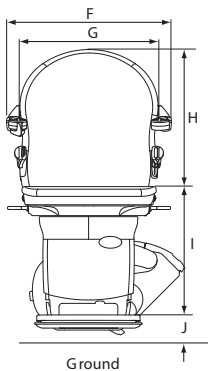

Simplicity+

A	Minimum swivel radius – with arm spacers – with extended arm spacers	655mm 678mm 695mm
B	Minimum wall to seat back	65mm
C	Seat depth – with extended seat	360mm 425mm
D	Minimum folded width to footplate	370mm
E	Minimum open width to edge of footplate – large footplate (perch seat)	570mm 630mm
F	Armrest width – external – with arm spacers – with extended arm spacers	550mm 590mm 637mm
G	Armrest width – internal – with arm spacers – with extended arm spacers	460mm 516mm 562mm
H	Seat back height	453mm
I	Footplate to seat height – standard seat option – perch seat option	430-540mm 677-877mm
J	Minimum footplate height	70mm
Bottom parking space required		575mm (50°) to 690 at shallow angle (30°)
Minimum track intrusion into staircase		185mm
Minimum track overhang at top of stairs (typical at 45°)		150mm
Minimum track intrusion at bottom of stairs		250mm
Maximum weight limit – Hinge/Slide Track		140kg/22 stone 120kg/19 stone
Speed		0.12m/sec (approx)
Power supply		24v DC battery
Charger		100-240v (50-60Hz)
Staircase angle		27-50°