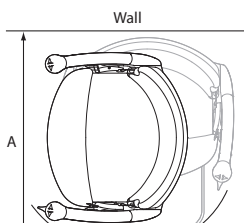

Safety As Standard

Your Simplicity+ stairlift will come with a range of safety sensors that are designed to stop your stairlift if it meets any obstruction as you travel up the stairs.

Your Simplicity+ stairlift has an easy release retractable seat belt for added security and peace of mind. If you prefer you can have an easy fasten Velcro seat belt.

Easy to Use

The operating toggle is easy to use, simply hold it towards the direction you wish to travel, up or down, and your Simplicity+ will move smoothly and gently on its way.

The control is conveniently located at the end of the arm leaving both arms clear to provide unhindered support when getting on or off the seat.

Simplicity+

A	Minimum swivel radius – with arm spacers – with extended arm spacers	655mm 678mm 695mm
B	Minimum wall to seat back	65mm
C	Seat depth – with extended seat	360mm 425mm
D	Minimum folded width to footplate	370mm
E	Minimum open width to edge of footplate – large footplate (perch seat)	570mm 630mm
F	Armrest width – external – with arm spacers – with extended arm spacers	550mm 590mm 637mm
G	Armrest width – internal – with arm spacers – with extended arm spacers	460mm 516mm 562mm
H	Seat back height	453mm
I	Footplate to seat height – standard seat option – perch seat option	430-540mm 677-877mm
J	Minimum footplate height	70mm
Bottom parking space required		575mm (50°) to 690 at shallow angle (30°)
Minimum track intrusion into staircase		185mm
Minimum track overhang at top of stairs (typical at 45°)		150mm
Minimum track intrusion at bottom of stairs		250mm
Maximum weight limit – Hinge/Slide Track		140kg/22 stone 120kg/19 stone
Speed		0.12m/sec (approx)
Power supply		24v DC battery
Charger		100-240v (50-60Hz)
Staircase angle		27-50°