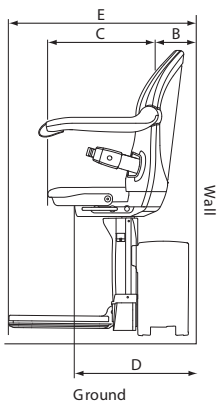

Easy to Use

The operating toggle is easy to use, simply hold it towards the direction you wish to travel, up or down, and your Simplicity+ will move smoothly and gently on its way.

The control is conveniently located at the end of the arm leaving both arms clear to provide unhindered support when getting on or off the seat.

Simplicity+

A	Minimum swivel radius – with arm spacers – with extended arm spacers	655mm 678mm 695mm
B	Minimum wall to seat back	65mm
C	Seat depth – with extended seat	360mm 425mm
D	Minimum folded width to footplate	370mm
E	Minimum open width to edge of footplate – large footplate (perch seat)	570mm 630mm
F	Armrest width – external – with arm spacers – with extended arm spacers	550mm 590mm 637mm
G	Armrest width – internal – with arm spacers – with extended arm spacers	460mm 516mm 562mm
H	Seat back height	453mm
I	Footplate to seat height – standard seat option – perch seat option	430-540mm 677-877mm
J	Minimum footplate height	70mm
Bottom parking space required		575mm (50°) to 690 at shallow angle (30°)
Minimum track intrusion into staircase		185mm
Minimum track overhang at top of stairs (typical at 45°)		150mm
Minimum track intrusion at bottom of stairs		250mm
Maximum weight limit – Hinge/Slide Track		140kg/22 stone 120kg/19 stone
Speed		0.12m/sec (approx)
Power supply		24v DC battery
Charger		100-240v (50-60Hz)
Staircase angle		27-50°